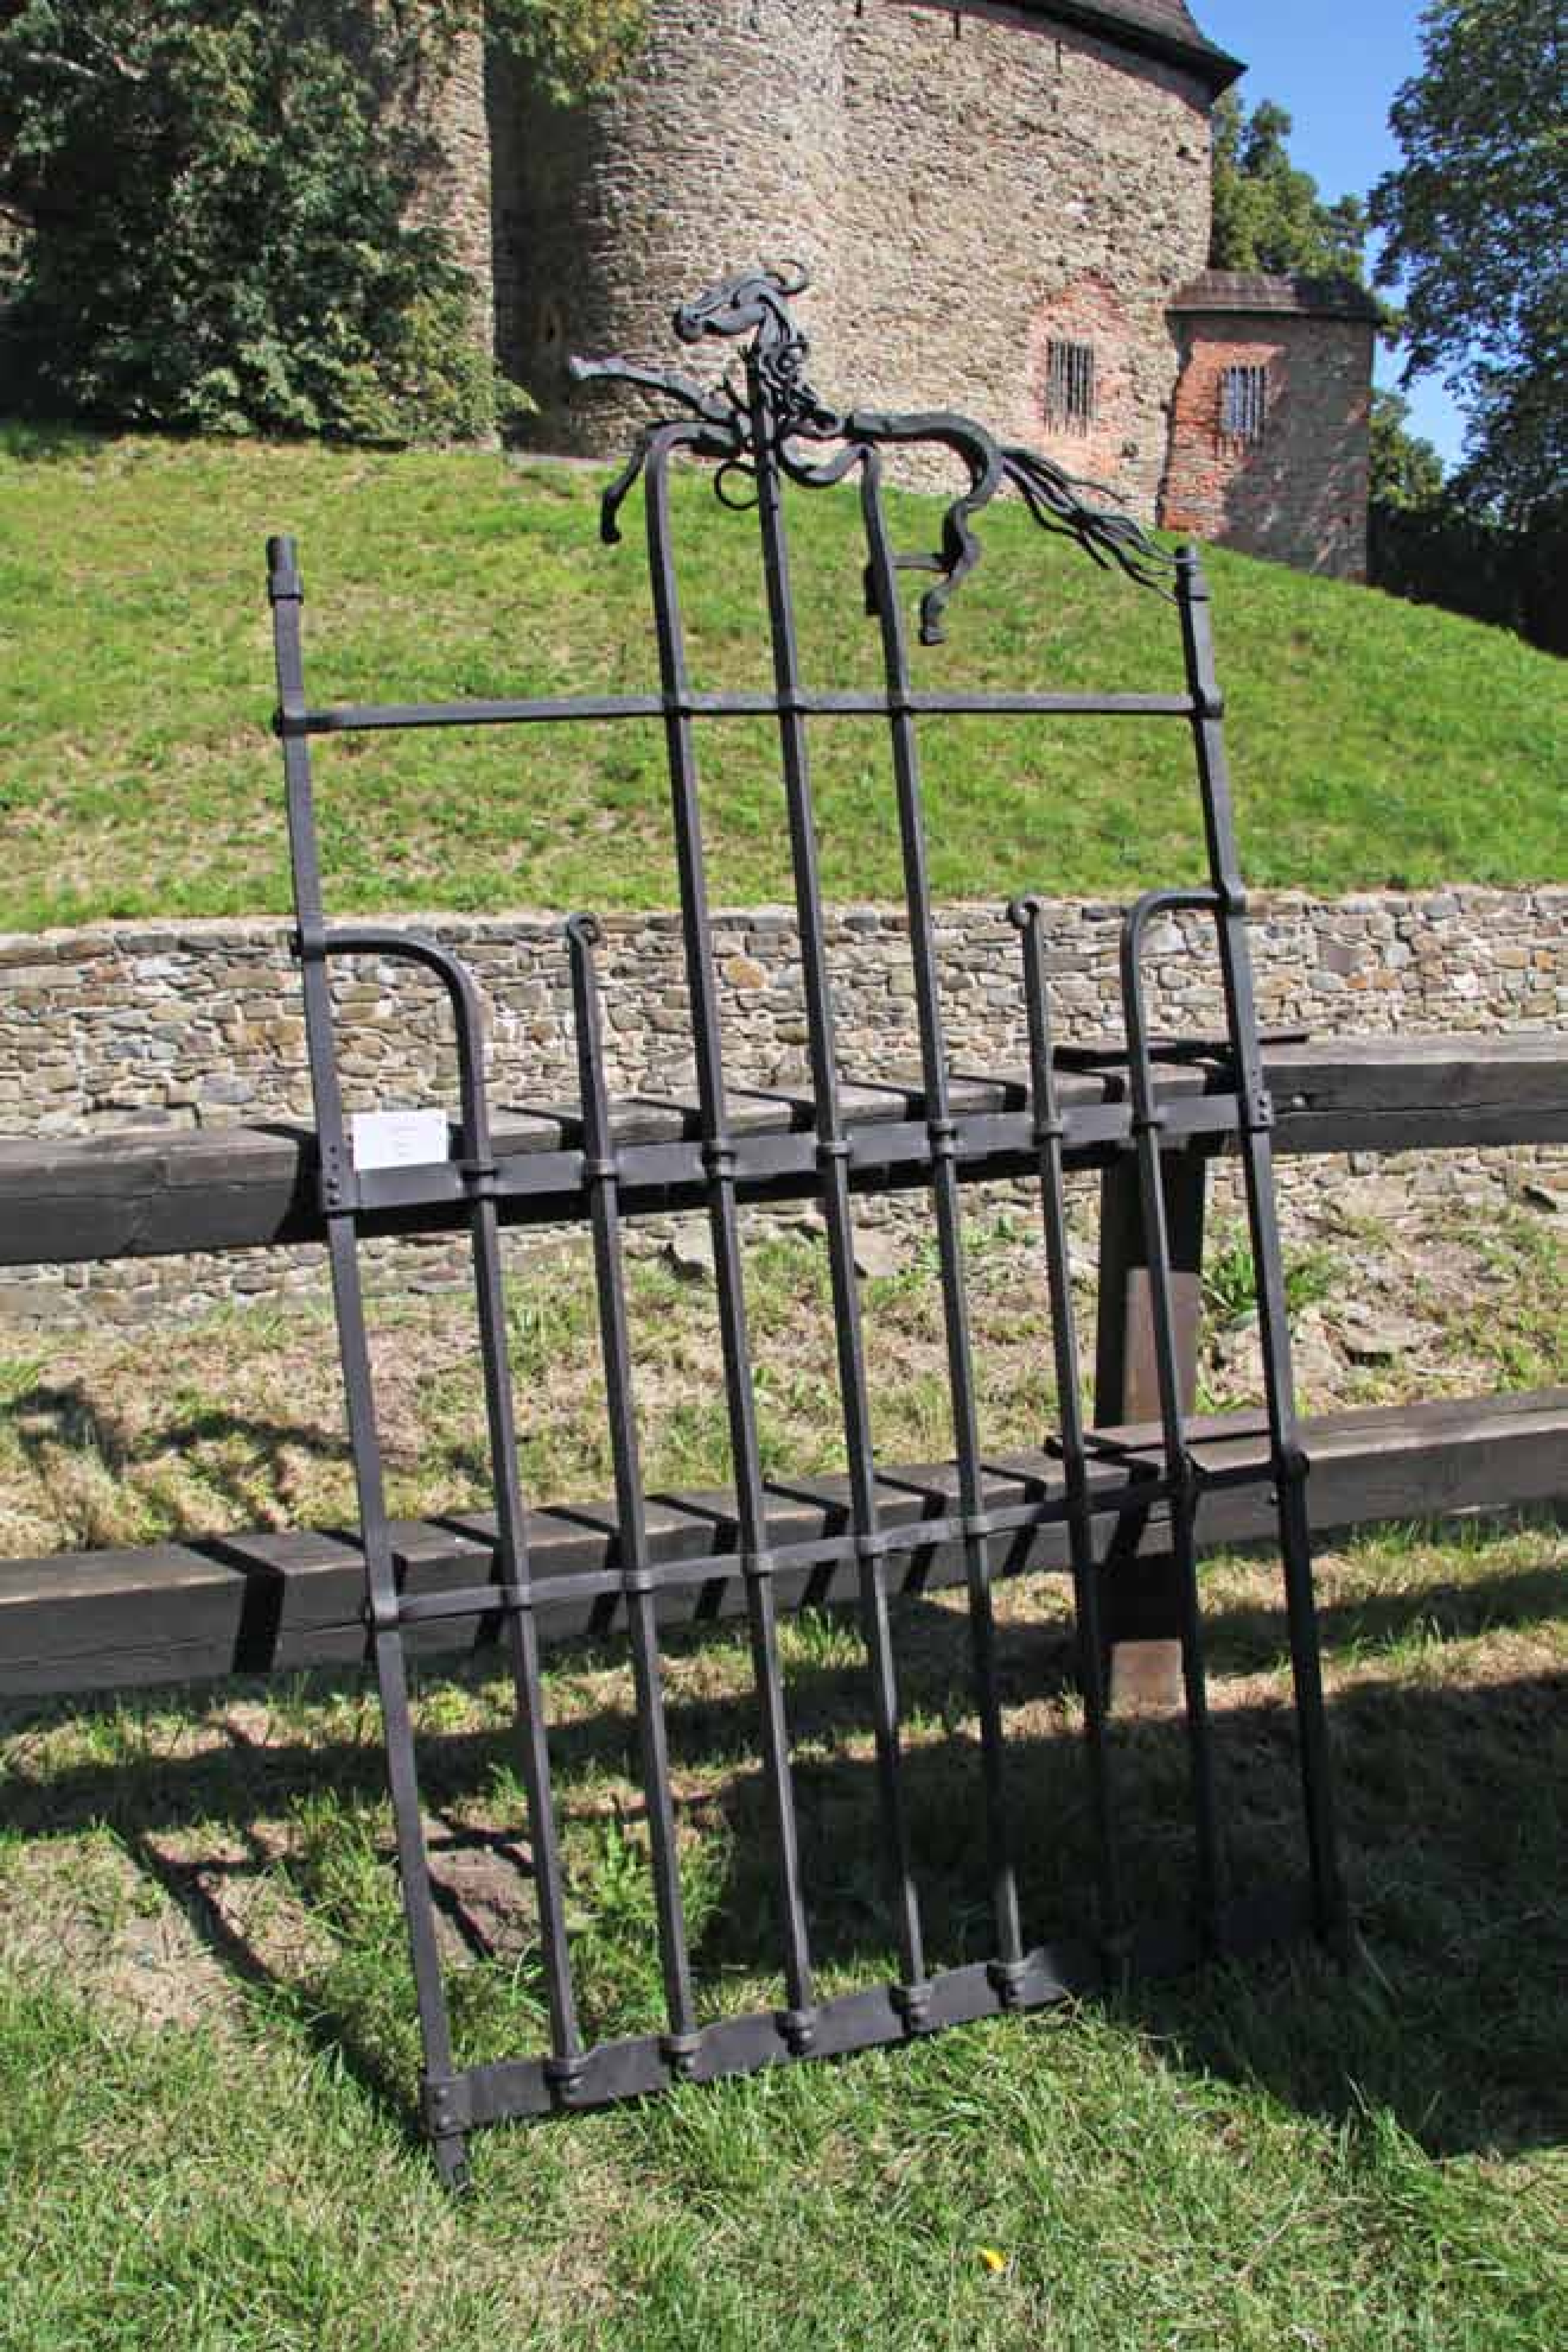

191  
1918  
1918

LEASU PUTU KAWAKA (191)

PREDEK BOHA  
PREDECESSOR OF GOD

THEODOLITE  
1870  
1870

Paul Towner (C) 88  
GLUNCE  
SUN  
Museum of Contemporary Art

LISA

JACOB MILINAKI

LENKA VOITRUBOVA