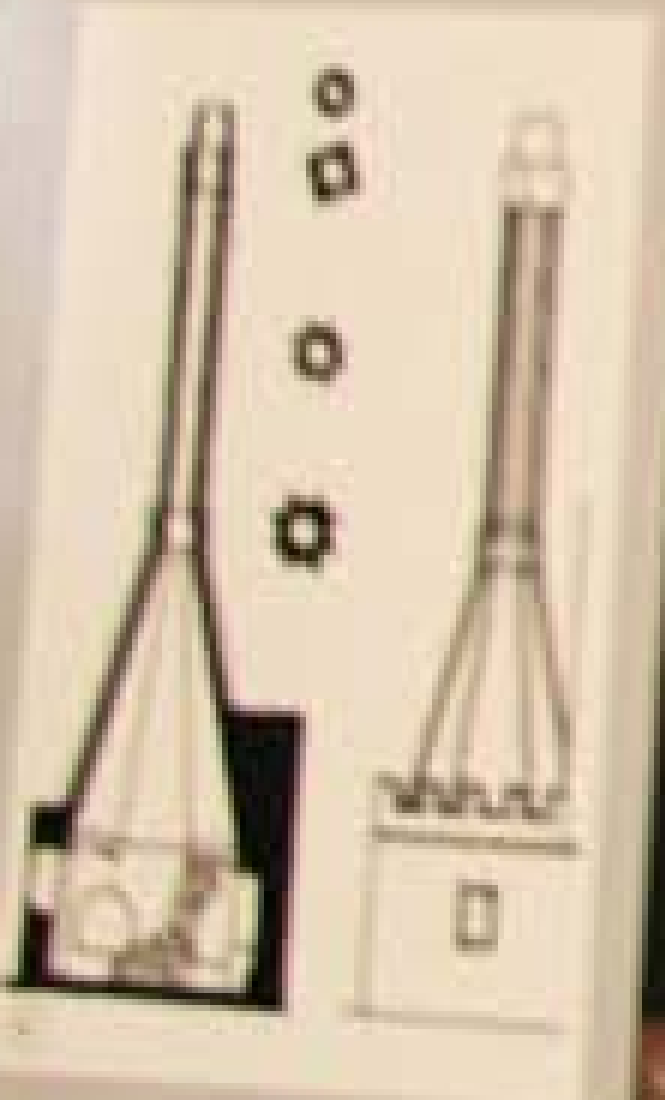

Archeologický výzkum tzv. černé kuchyně

Archeologický výzkum tzv. černé kuchyně v roce 2012 v lokalitě...
Výzkum byl zaměřen na...
Zjistili jsme...
Výsledky...
Závěr...

1. ...
2. ...
3. ...
4. ...
5. ...
6. ...
7. ...
8. ...