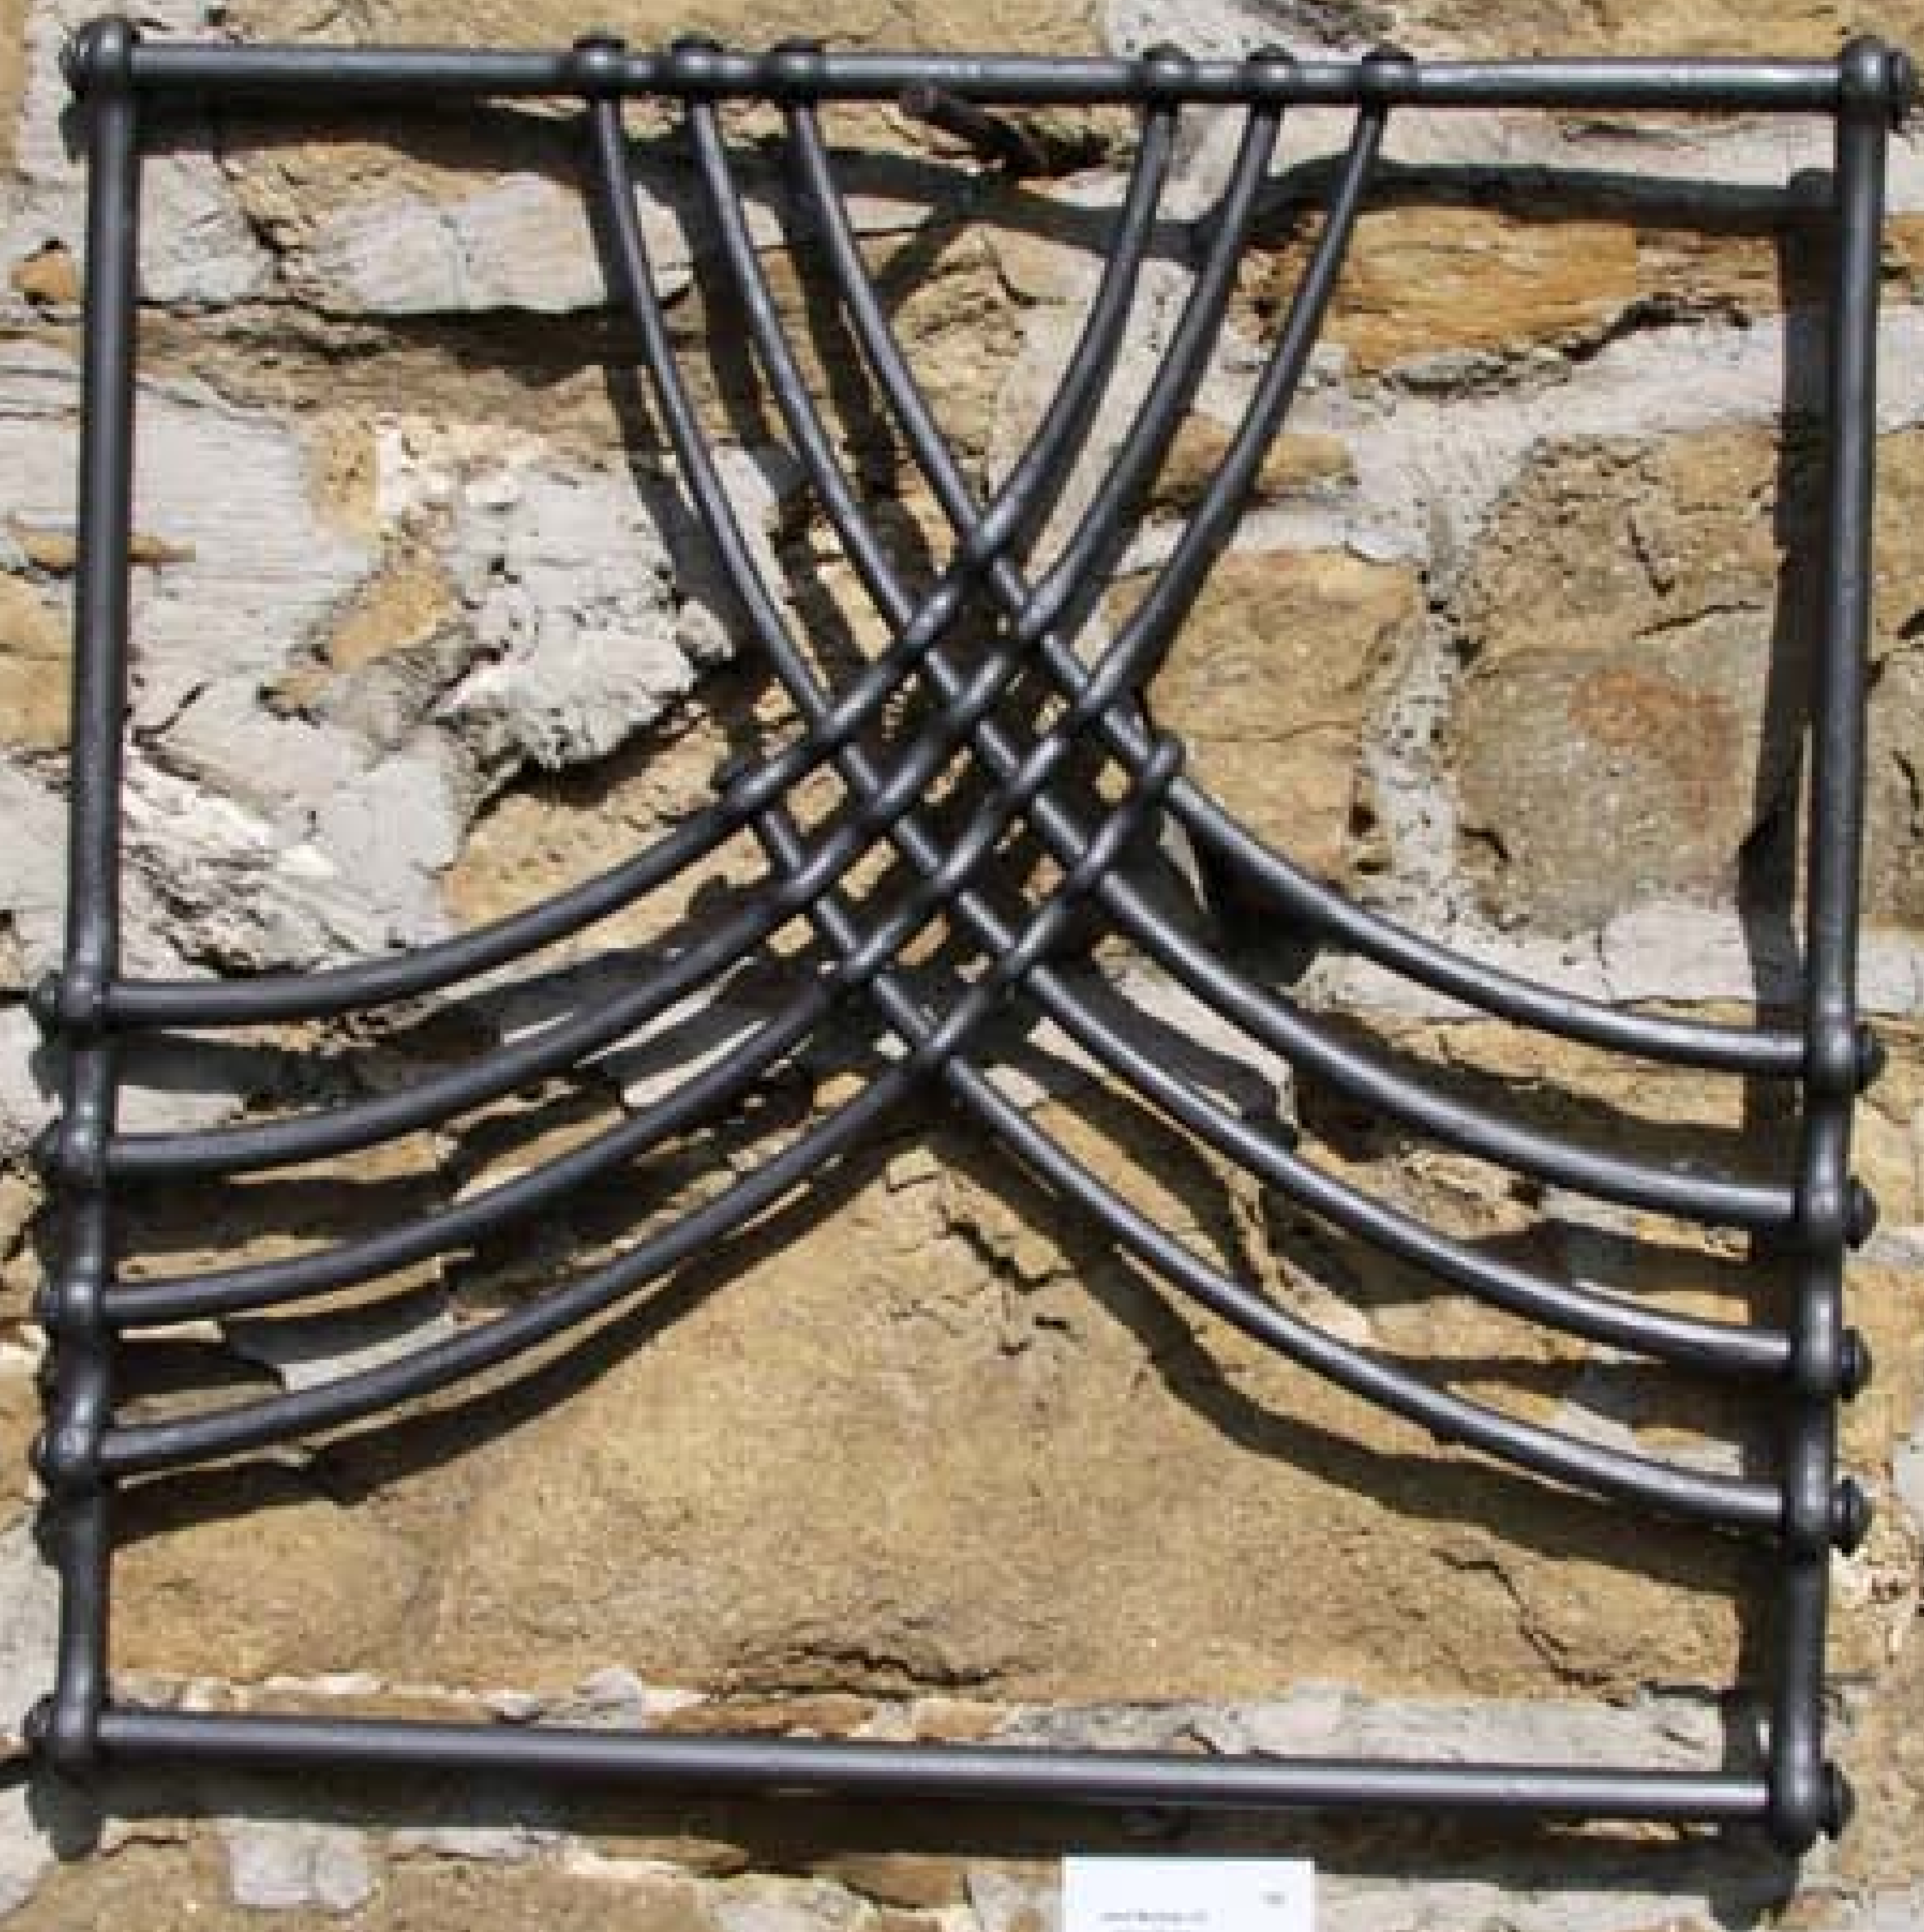

Handwritten text on a small white label placed on the pedestal in front of the device. The text is partially obscured but appears to include the number '211' and some illegible characters.

Grate  
No. 100