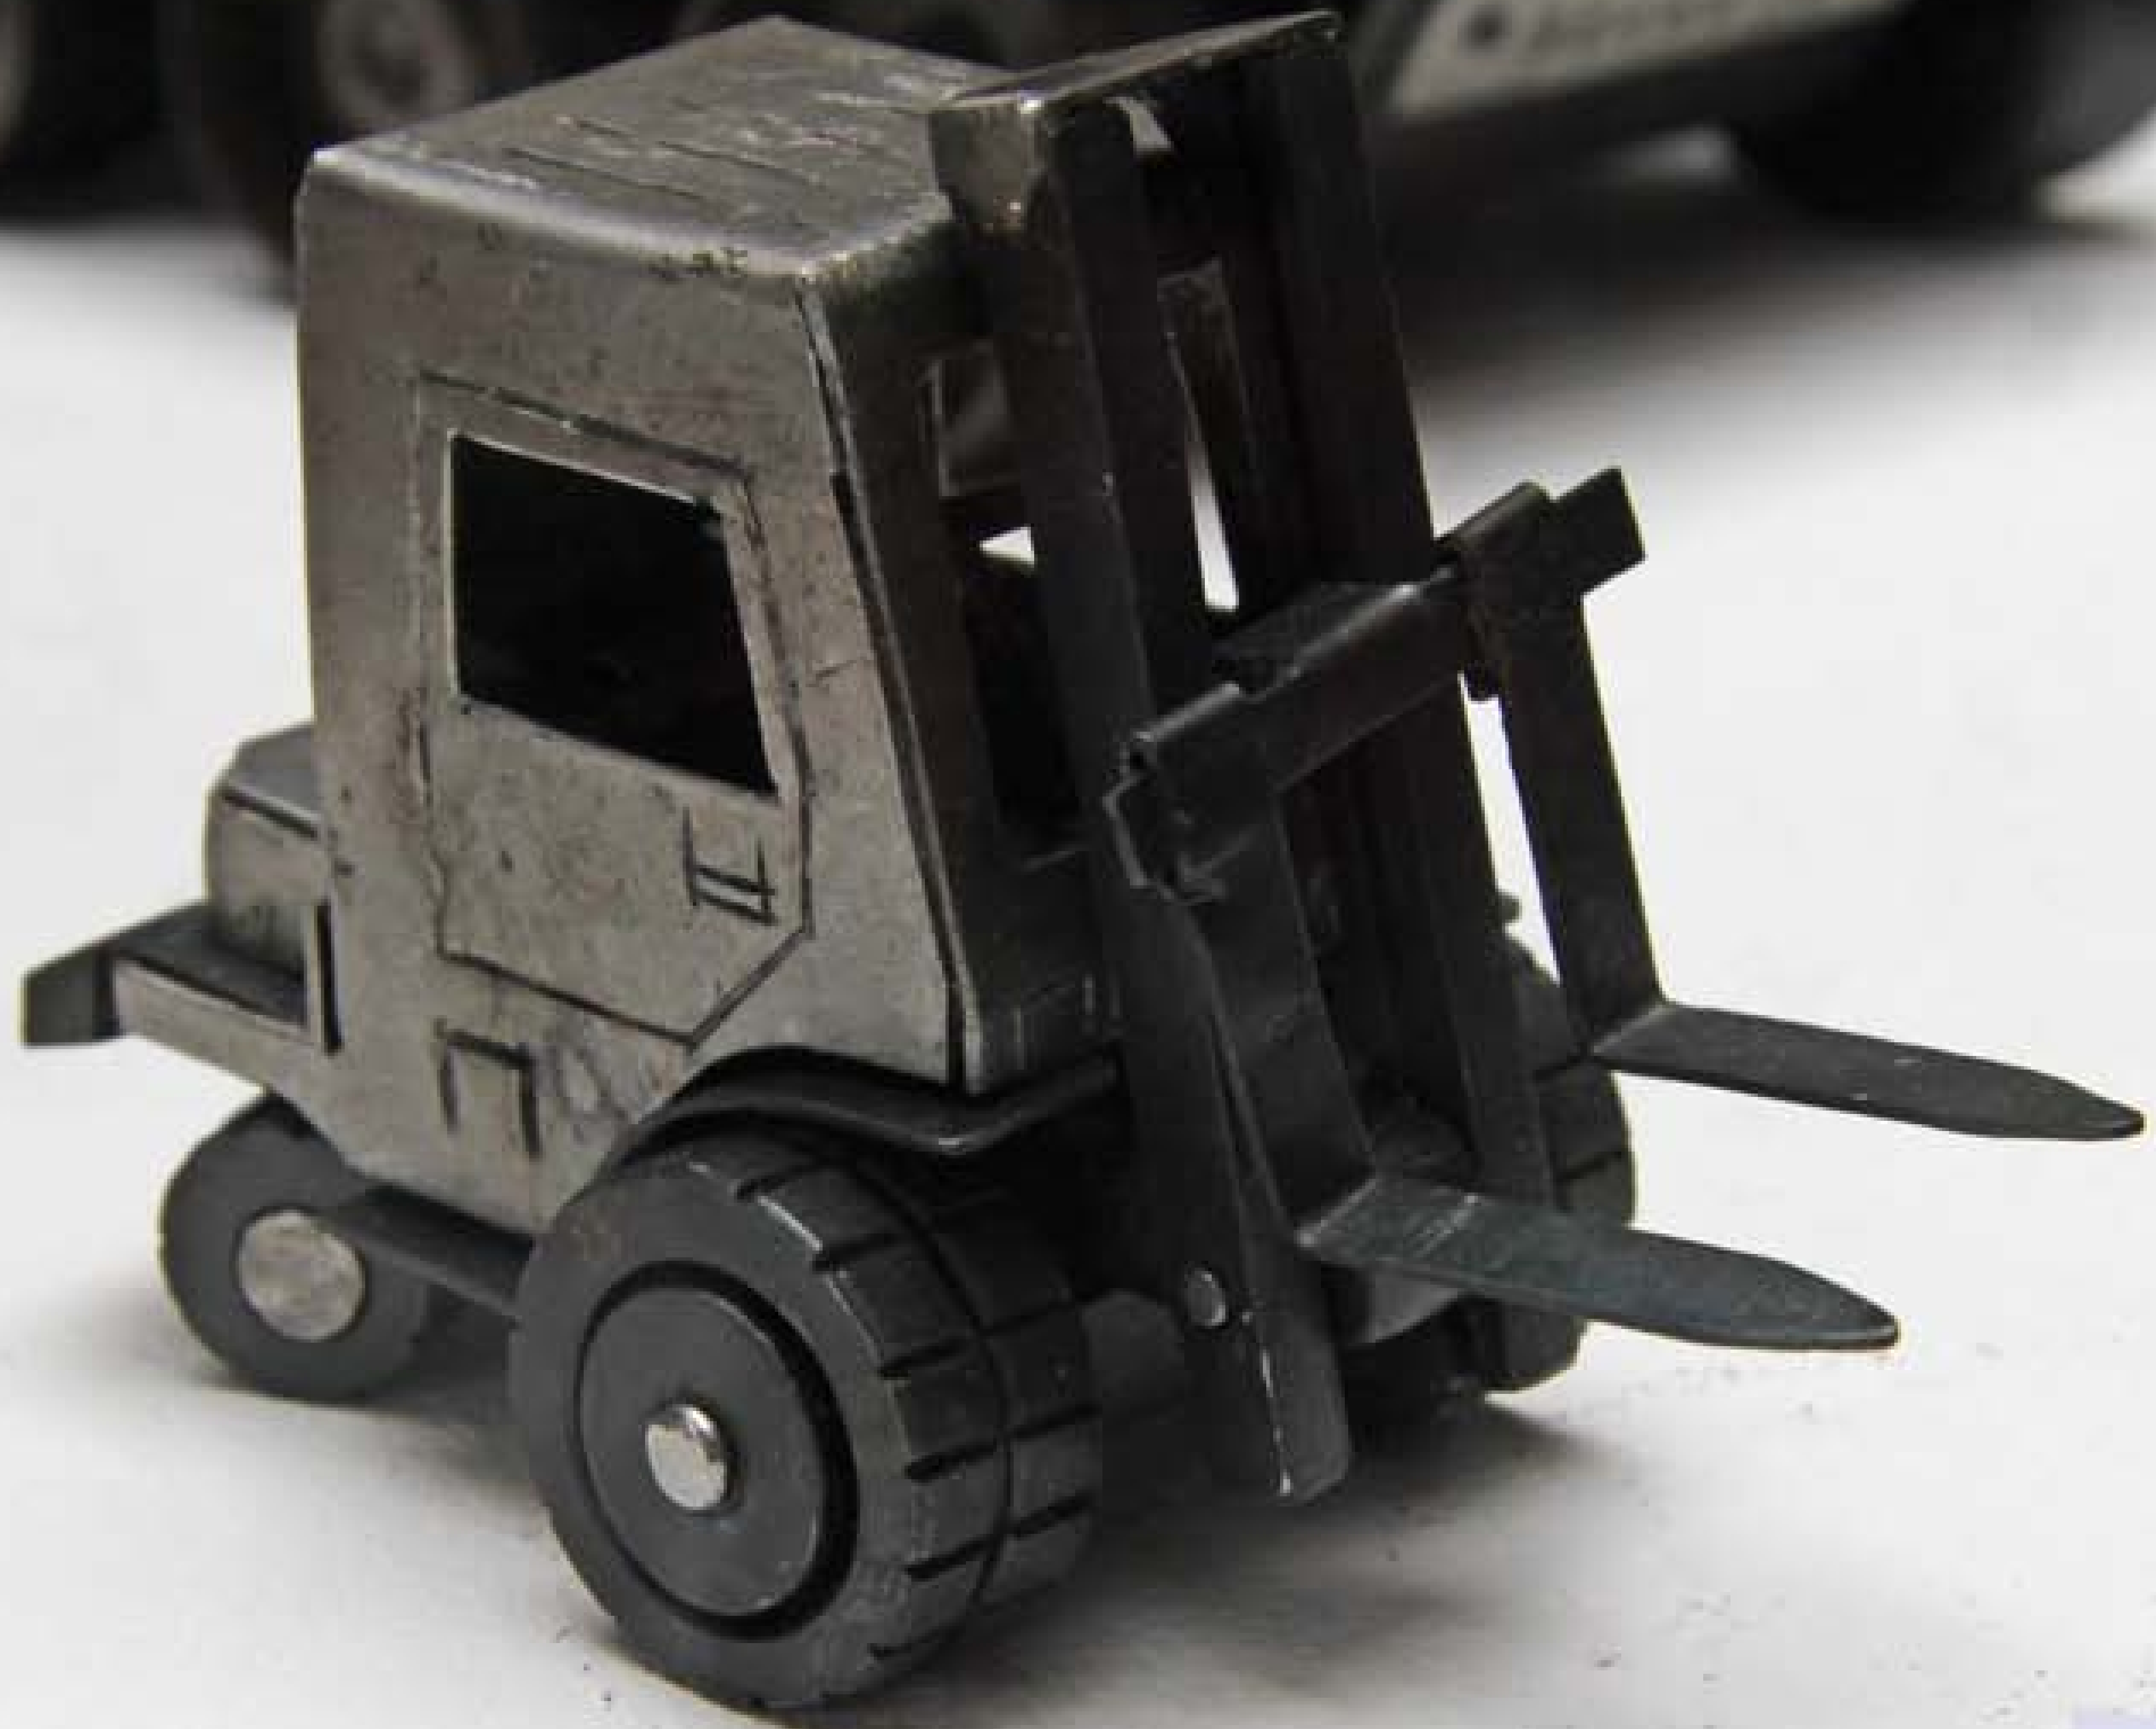

1200-1300 AD  
KOPÍ A PŘÍBICE  
SPEARS AND HELMETS

134

Zora Podkova (CZ)  
Manipulation with Time

V ZAJETI ČASU  
IN CAPTIVITY OF TIME

67

THE BRUSH  
THE SHovel  
THE PITCHFORK

Decorative wrought-iron grille  
1911  
1911